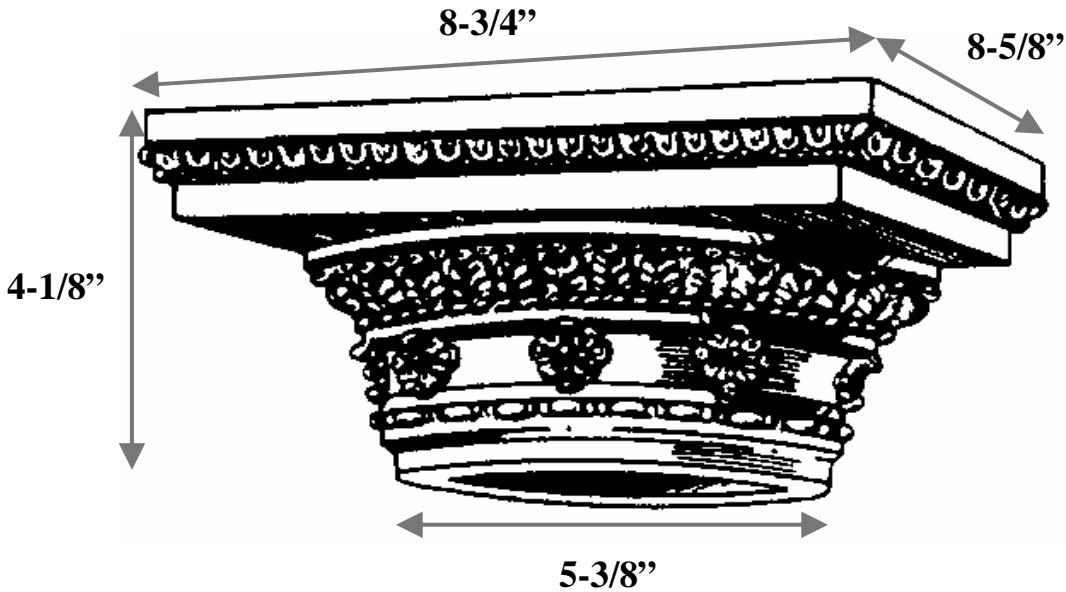

Decorative Capitals For Round Columns

Marble Fiberglass Reinforced Polymer Composite Product Manufactured By Timeless Architectural Reproductions, Inc.™

6" Decorative Roman Doric

Item #	D06-73
Material	Resin and marble composite
Load Bearing	Yes
Product Weight	4 lbs
Shipping Weight	8 lbs
Base	5-3/8"
Inside Ring	2-1/2" (ring not shown)
Outside Ring	3-1/2"
Height	4-1/8"
Abacus	8-3/4" x 8-5/8"