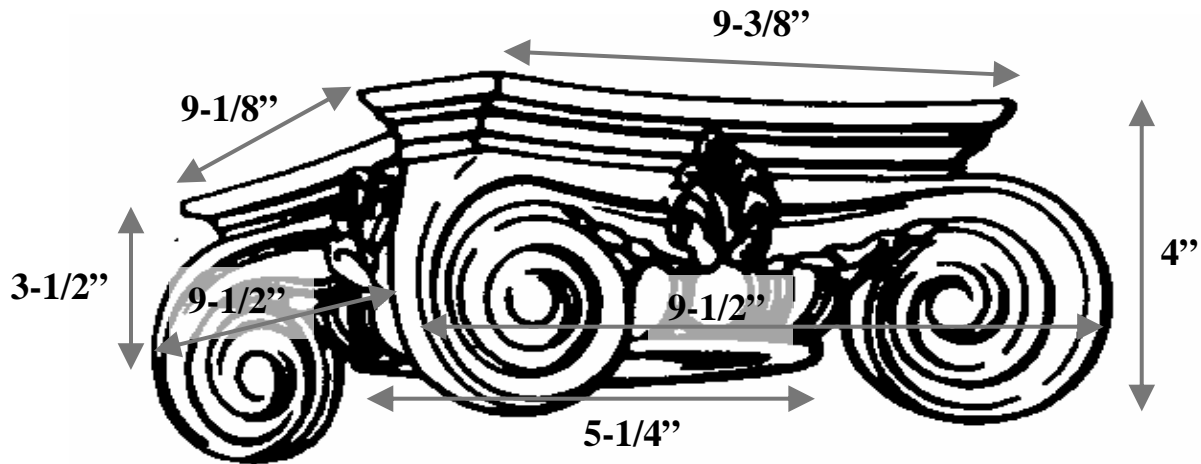

Decorative Capitals For Round Columns

Marble Fiberglass Reinforced Polymer Composite Product Manufactured By Timeless Architectural Reproductions, Inc.™

6" Empire

Item #	E06-77
Material	Resin and marble composite
Load Bearing	Yes
Product Weight	6 lbs
Shipping Weight	8 lbs
Base	5-1/4"
Inside Ring	2-1/2" (ring not shown)
Outside Ring	3-3/4"
Capital Height	3-1/2"
Abacus	9-3/8" x 9-1/8"
Scroll to Scroll	9-1/2" x 9-1/2"
Scroll Height	4"