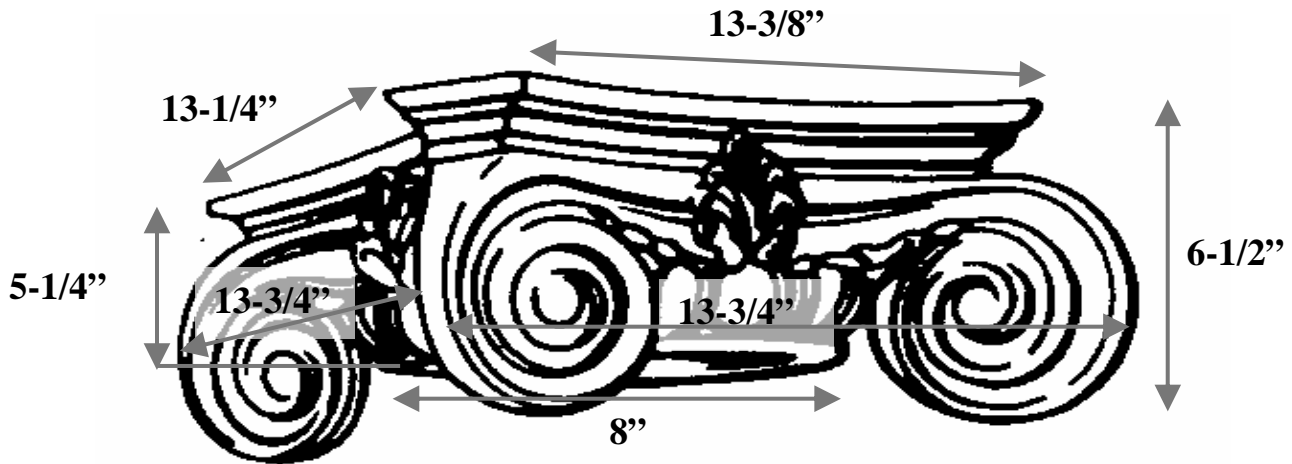

Decorative Capitals For Round Columns

Marble Fiberglass Reinforced Polymer Composite Product Manufactured By Timeless Architectural Reproductions, Inc.™

8" Empire

Item #	E08-22
Material	Resin and marble composite
Load Bearing	Yes
Product Weight	20 lbs
Shipping Weight	24 lbs
Base	8"
Inside Ring	3-3/4" (ring not shown)
Outside Ring	5"
Capital Height	5-1/4"
Abacus	13-3/8" x 13-1/4"
Scroll to Scroll	13-3/4" x 13-3/4"
Scroll Height	6-1/2"