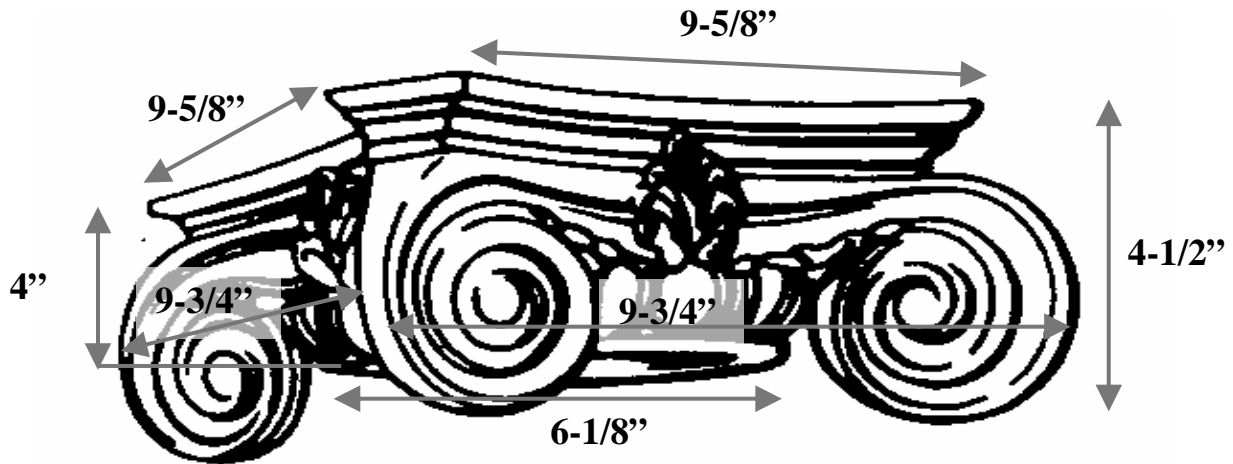

## 8" Empire

Item #	E08-76
Material	Resin and marble composite
Load Bearing	Yes
Product Weight	9 lbs
Shipping Weight	14 lbs
Base	6-1/8"
Inside Ring	3" (ring not shown)
Outside Ring	4-3/4"
Capital Height	4"
Abacus	9-5/8" x 9-5/8"
Scroll to Scroll	9-3/4" x 9-3/4"
Scroll Height	4-1/2"