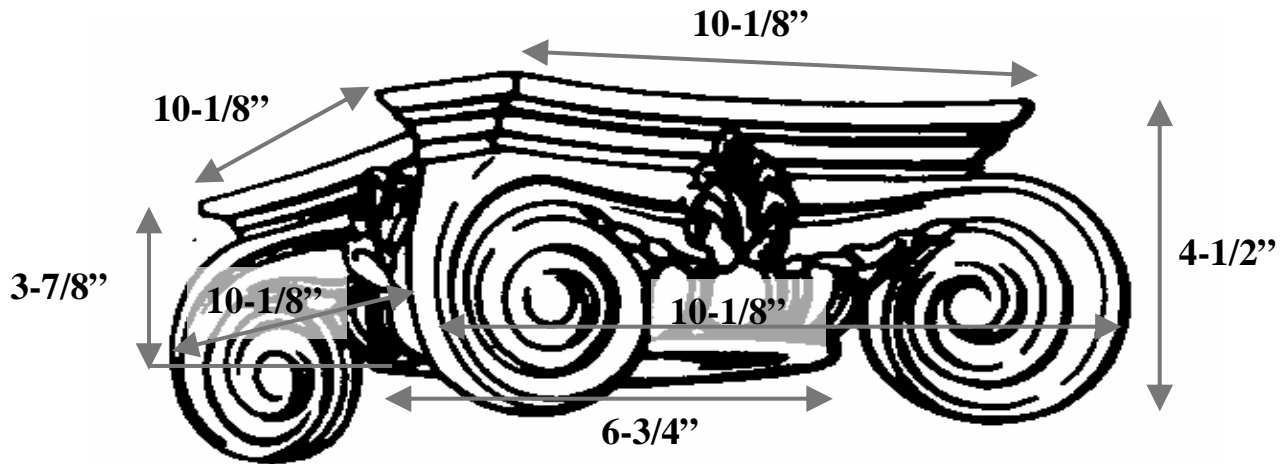

Decorative Capitals For Round Columns

Marble Fiberglass Reinforced Polymer Composite Product Manufactured By Timeless Architectural Reproductions, Inc.™

8" Empire

Item #	E08-81
Material	Resin and marble composite
Load Bearing	Yes
Product Weight	10 lbs
Shipping Weight	16 lbs
Base	6-3/4"
Inside Ring	3-7/8" (ring not shown)
Outside Ring	5"
Capital Height	3-7/8"
Abacus	10-1/8" x 10-1/8"
Scroll to Scroll	10-1/8" x 10-1/8"
Scroll Height	4-1/2"