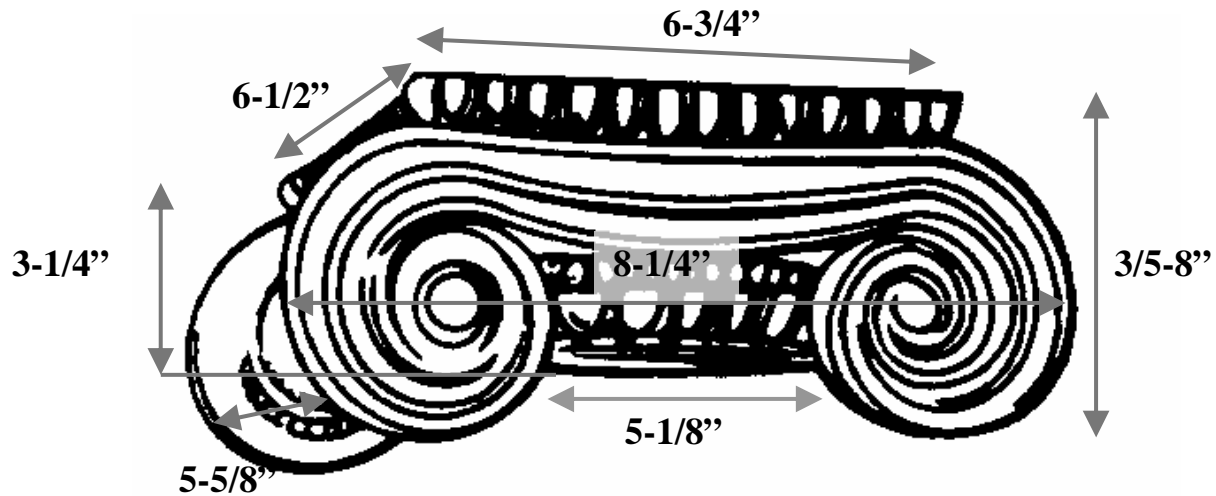

Decorative Capitals For Round Columns

Marble Fiberglass Reinforced Polymer Composite Product Manufactured By Timeless Architectural Reproductions, Inc.™

6" Greek Erectheum

Item #	GE06-99
Material	Resin and marble composite
Load Bearing	Yes
Product Weight	6 lbs
Shipping Weight	10 lbs
Base	5-1/8"
Inside Ring	1-3/4" (ring not shown)
Outside Ring	2-3/4"
Capital Height	3-1/4"
Abacus	6-3/4" x 6-1/2"
Scroll to Scroll	8-1/4" x 5-5/8"
Scroll Height	3-5/8"