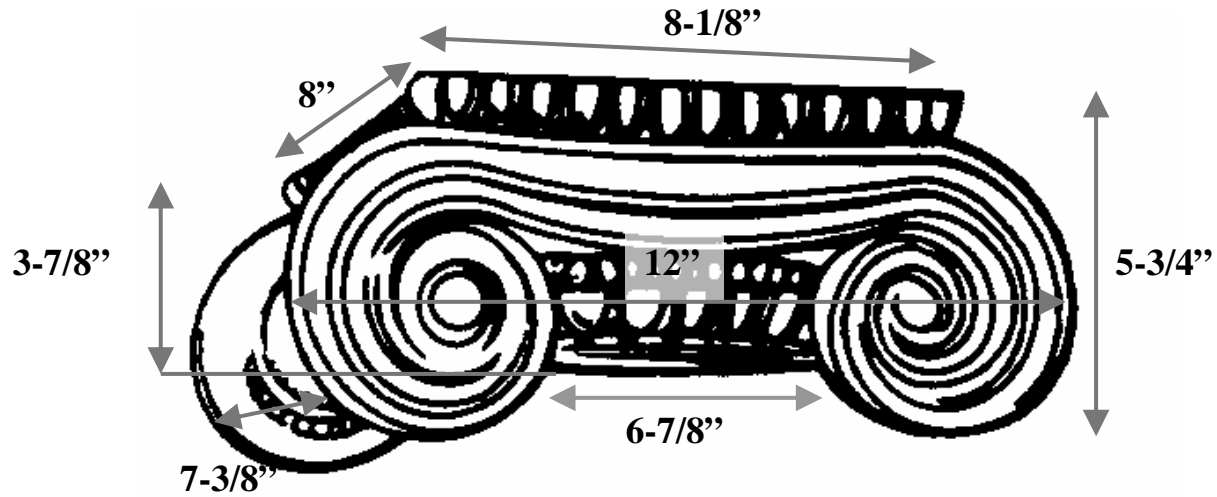

## 8" Greek Erectheum

Item #	GE08-90
Material	Resin and marble composite
Load Bearing	Yes
Product Weight	8 lbs
Shipping Weight	13 lbs
Base	6-7/8"
Inside Ring	3-1/8" (ring not shown)
Outside Ring	3-3/4"
Capital Height	3-7/8"
Abacus	8-1/8" x 8"
Scroll to Scroll	12" x 7-3/8"
Scroll Height	5-3/4"