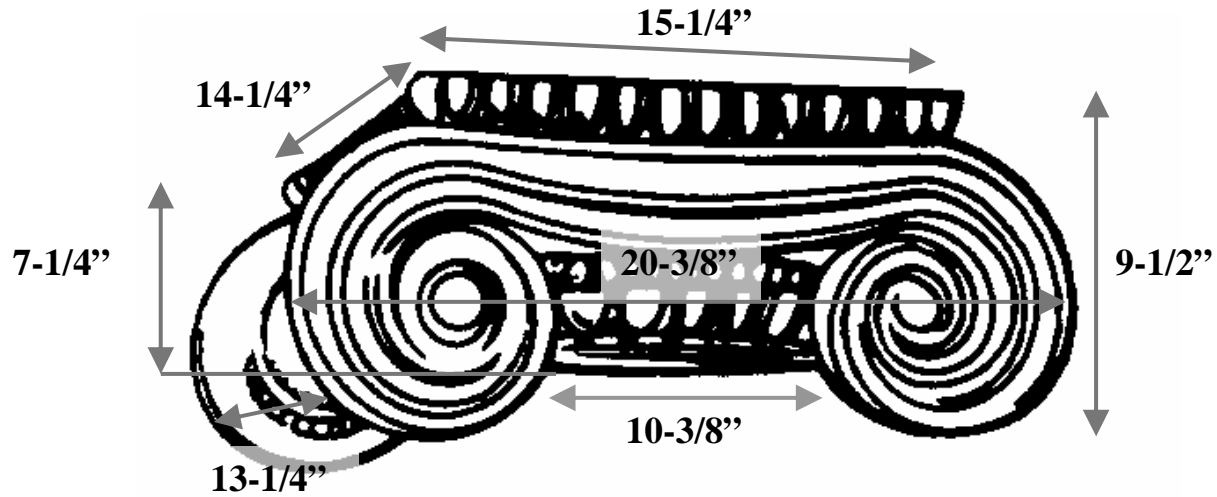

## 12" Greek Erectheum

Item #	GE12-87
Material	Resin and marble composite
Load Bearing	Yes
Product Weight	43 lbs
Shipping Weight	55 lbs
Base	10-3/8"
Inside Ring	5-1/8" (ring not shown)
Outside Ring	7-1/4"
Capital Height	7-1/4"
Abacus	15-1/4" x 14-1/4"
Scroll to Scroll	20-3/8" x 13-1/4"
Scroll Height	9-1/2"