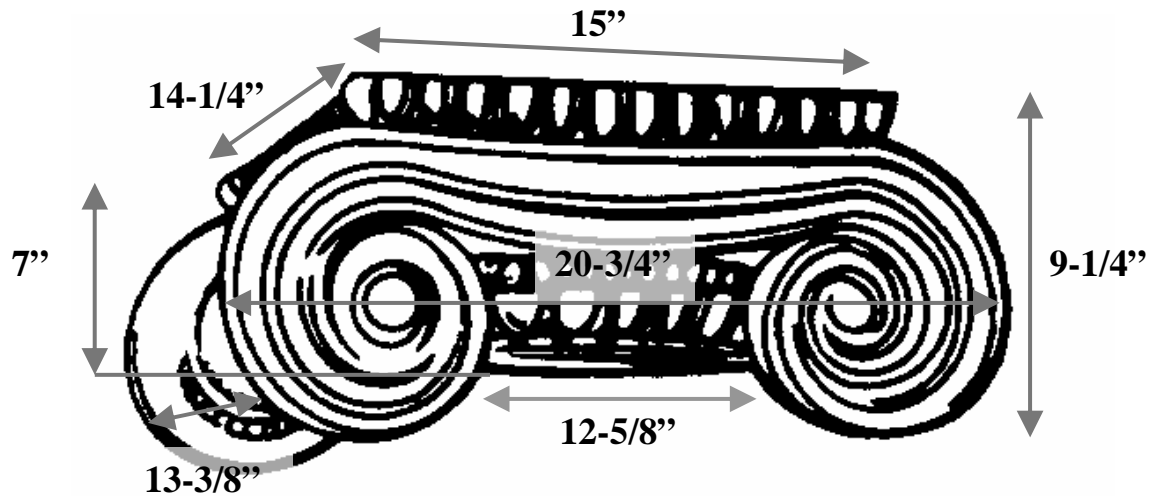

Decorative Capitals For Round Columns

Marble Fiberglass Reinforced Polymer Composite Product Manufactured By Timeless Architectural Reproductions, Inc.™

14" Greek Erectheum

Item #	GE14-88
Material	Resin and marble composite
Load Bearing	Yes
Product Weight	47 lbs
Shipping Weight	60 lbs
Base	12-5/8"
Inside Ring	7-3/8" (ring not shown)
Outside Ring	8-3/4"
Capital Height	7"
Abacus	15" x 14-1/4"
Scroll to Scroll	20-3/4" x 13-3/8"
Scroll Height	9-1/4"