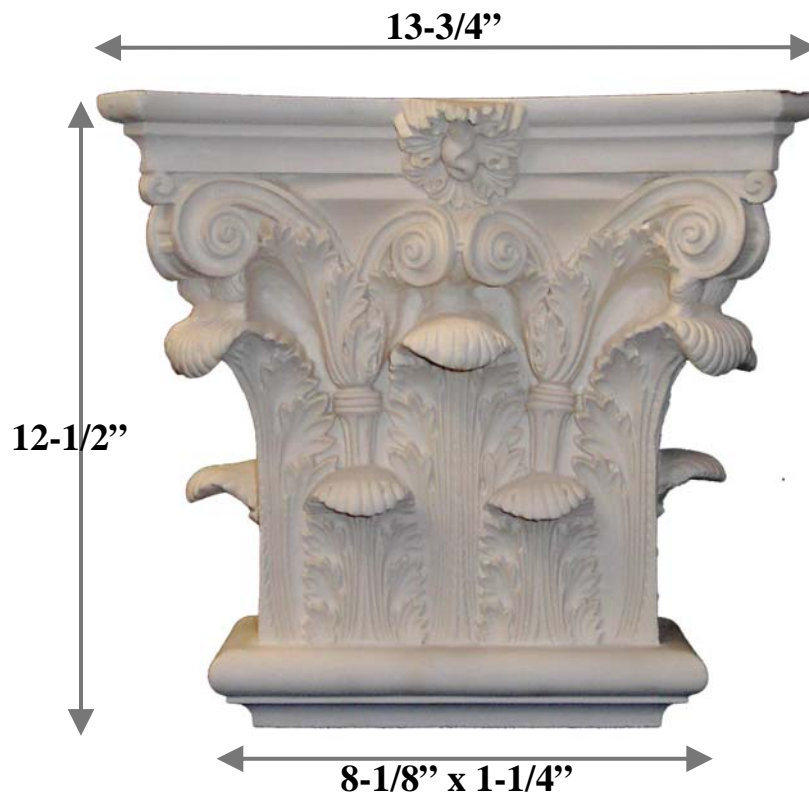

Decorative Flat Capitals For Pilasters

Marble Fiberglass Reinforced Polymer Composite Product Manufactured By Timeless Architectural Reproductions, Inc.™

8" Corinthian Pilaster with Astragal

| | |
|-----------------|----------------------------|
| Item # | P08-83 |
| Material | Resin and marble composite |
| Load Bearing | Yes |
| Product Weight | 27 lbs |
| Shipping Weight | 35 lbs |
| Base | 8-1/8" x 1-1/4" |
| Height | 12-1/2" |
| Abacus | 13-3/4" |