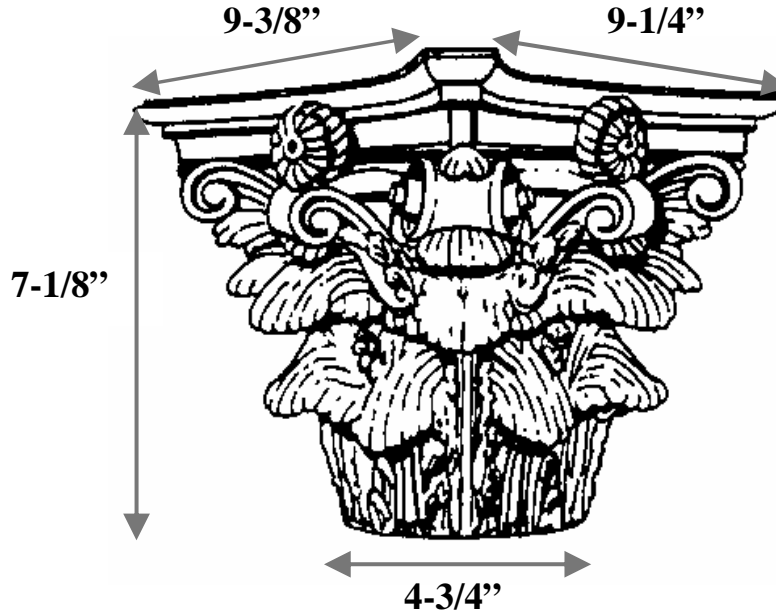

Decorative Capitals For Round Columns

Marble Fiberglass Reinforced Polymer Composite Product Manufactured By Timeless Architectural Reproductions, Inc.™

6" Roman Corinthian

Item #	C06-64
Material	Resin and marble composite
Load Bearing	Yes
Product Weight	8 lbs
Shipping Weight	10 lbs
Base	4-3/4"
Inside Ring	2-3/4" (ring not shown)
Outside Ring	3-1/8"
Height	7-1/8"
Abacus	9-3/8" x 9-1/4"