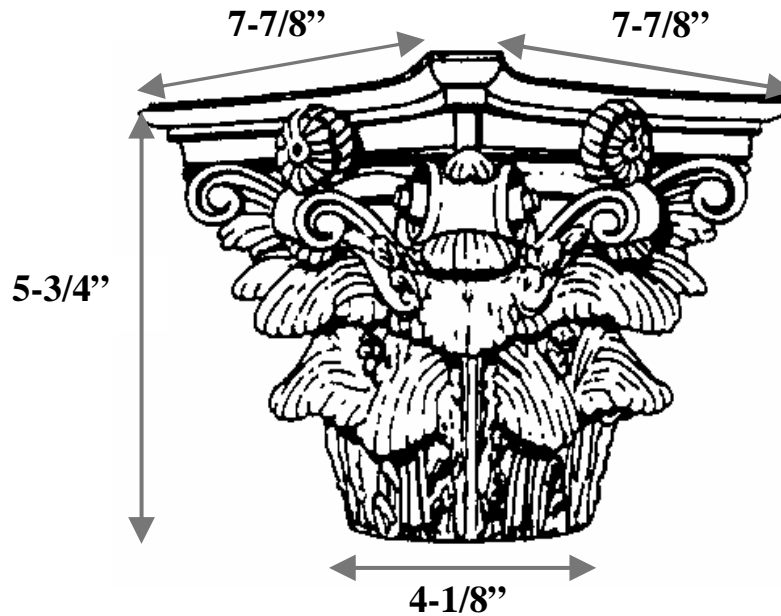

Decorative Capitals For Round Columns

Marble Fiberglass Reinforced Polymer Composite Product Manufactured By Timeless Architectural Reproductions, Inc.™

6" Roman Corinthian

Item #	C06-70
Material	Resin and marble composite
Load Bearing	Yes
Product Weight	6 lbs
Shipping Weight	10 lbs
Base	4-1/8"
Inside Ring	1-3/4" (ring not shown)
Outside Ring	2-1/2"
Height	5-3/4"
Abacus	7-7/8" x 7-7/8"