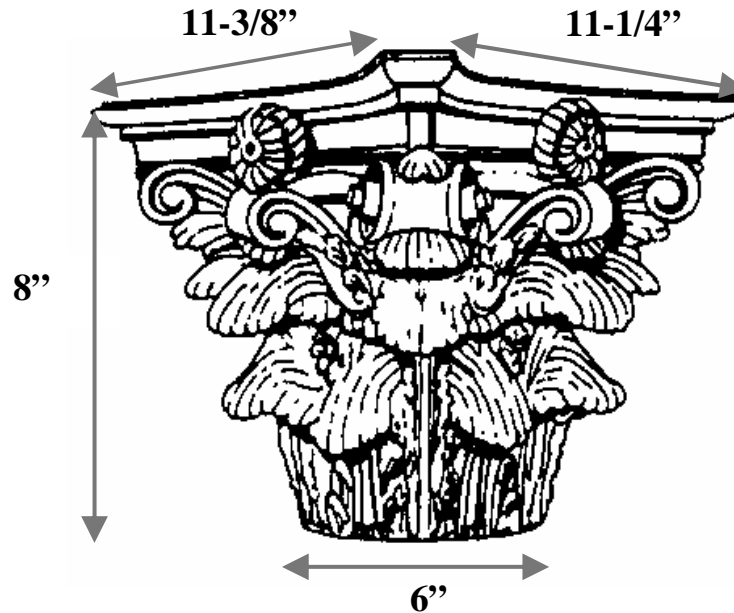

## 8" Roman Corinthian

Item #	C08-26
Material	Resin and marble composite
Load Bearing	Yes
Product Weight	12 lbs
Shipping Weight	17 lbs
Base	6"
Inside Ring	3-1/4" (ring not shown)
Outside Ring	4-1/8"
Height	8"
Abacus	11-3/8" x 11-1/4"