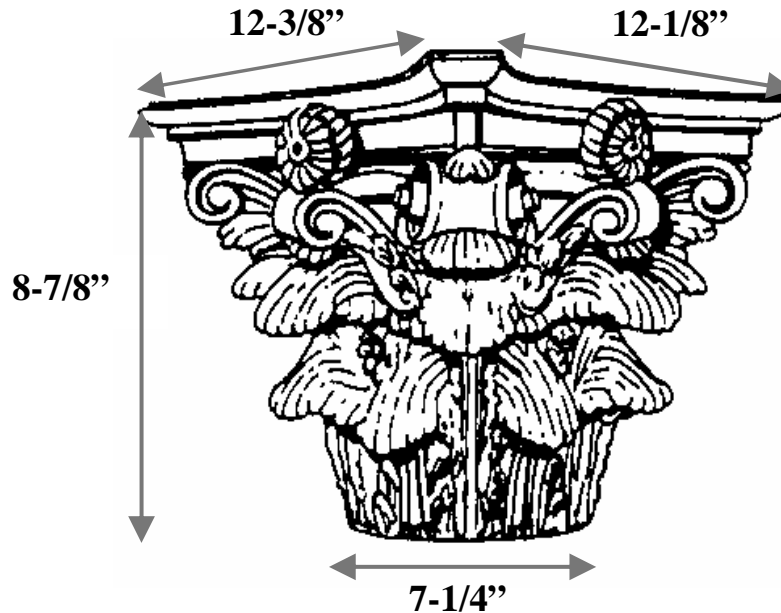

Decorative Capitals For Round Columns

Marble Fiberglass Reinforced Polymer Composite Product Manufactured By Timeless Architectural Reproductions, Inc.™

8" Roman Corinthian

Item #	C08-32
Material	Resin and marble composite
Load Bearing	Yes
Product Weight	17 lbs
Shipping Weight	23 lbs
Base	7-1/4"
Inside Ring	3-1/2" (ring not shown)
Outside Ring	5"
Height	8-7/8"
Abacus	12-3/8" x 12-1/8"