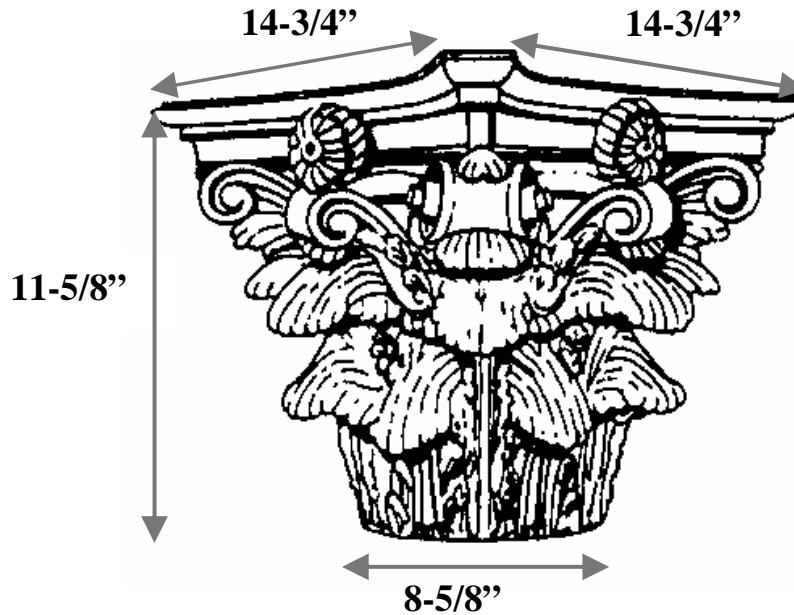

Decorative Capitals For Round Columns

Marble Fiberglass Reinforced Polymer Composite Product Manufactured By Timeless Architectural Reproductions, Inc.™

10'' Roman Corinthian

Item #	C10-37
Material	Resin and marble composite
Load Bearing	Yes
Product Weight	33 lbs
Shipping Weight	37 lbs
Base	8-5/8''
Inside Ring	5-1/8'' (ring not shown)
Outside Ring	6-3/4''
Height	11-5/8''
Abacus	14-3/4'' x 14-3/4''