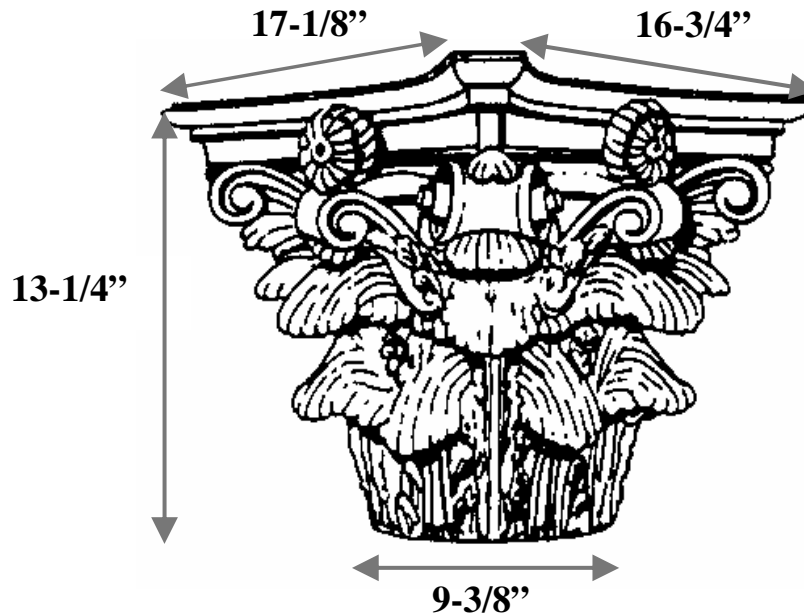

Decorative Capitals For Round Columns

Marble Fiberglass Reinforced Polymer Composite Product Manufactured By Timeless Architectural Reproductions, Inc.™

12" Roman Corinthian

Item #	C12-05
Material	Resin and marble composite
Load Bearing	Yes
Product Weight	47 lbs
Shipping Weight	55 lbs
Base	9-3/8"
Inside Ring	4-5/8" (ring not shown)
Outside Ring	7-1/8"
Height	13-1/4"
Abacus	17-1/8" x 16-3/4"