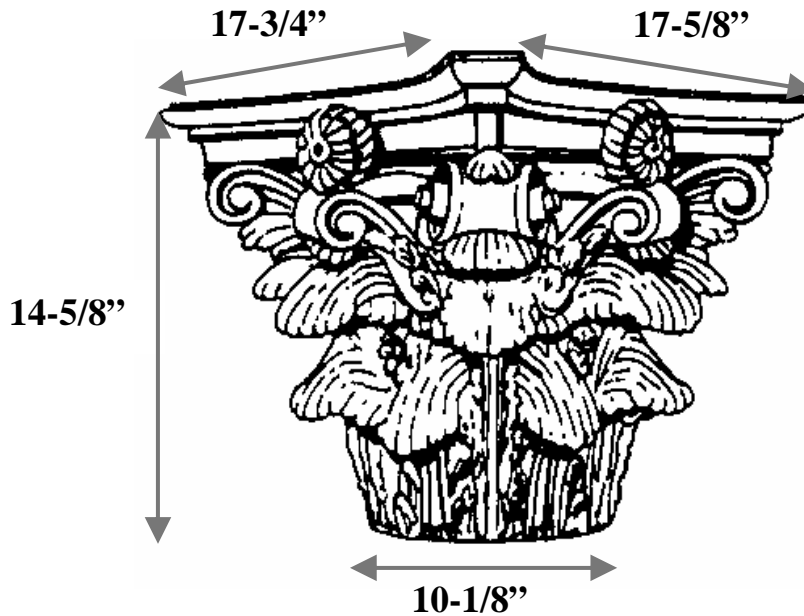

Decorative Capitals For Round Columns

Marble Fiberglass Reinforced Polymer Composite Product Manufactured By Timeless Architectural Reproductions, Inc.™

12" Roman Corinthian

Item #	C12-31
Material	Resin and marble composite
Load Bearing	Yes
Product Weight	58 lbs
Shipping Weight	70 lbs
Base	10-1/8"
Inside Ring	7-1/8" (ring not shown)
Outside Ring	8-1/8"
Height	14-5/8"
Abacus	17-3/4" x 17-5/8"