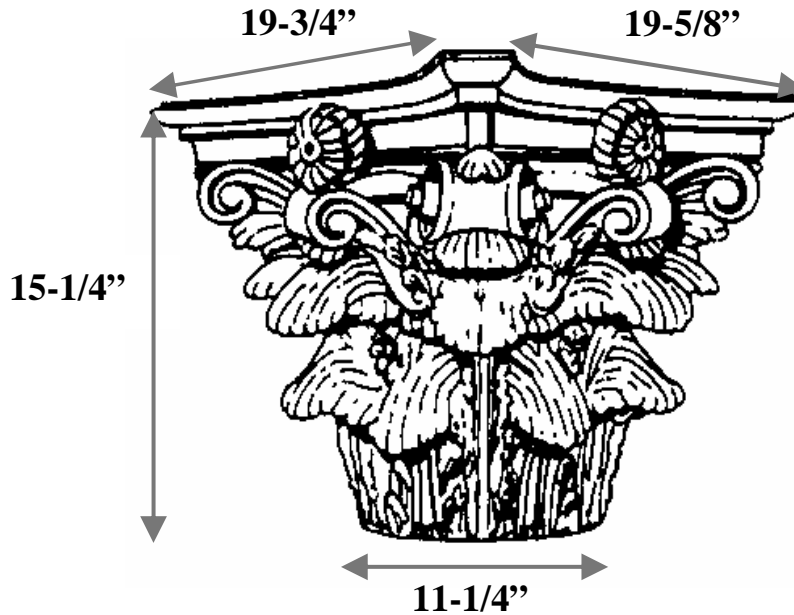

Decorative Capitals For Round Columns

Marble Fiberglass Reinforced Polymer Composite Product Manufactured By Timeless Architectural Reproductions, Inc.™

14" Roman Corinthian

Item #	C14-14
Material	Resin and marble composite
Load Bearing	Yes
Product Weight	75 lbs
Shipping Weight	95 lbs
Base	11-1/4"
Inside Ring	7-7/8" (ring not shown)
Outside Ring	9-3/8"
Height	15-1/4"
Abacus	19-3/4" x 19-5/8"