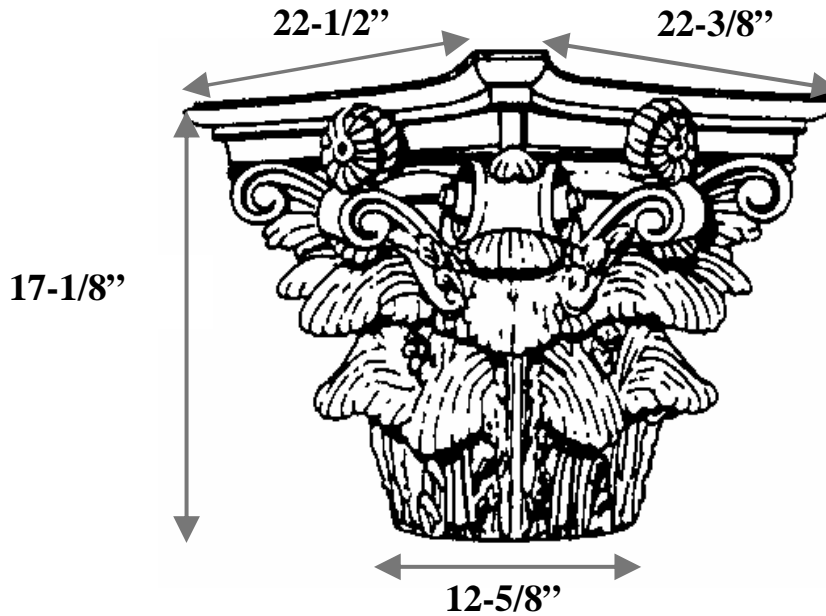

Decorative Capitals For Round Columns

Marble Fiberglass Reinforced Polymer Composite Product Manufactured By Timeless Architectural Reproductions, Inc.™

14" Roman Corinthian

Item #	C14-16
Material	Resin and marble composite
Load Bearing	Yes
Product Weight	115 lbs
Shipping Weight	135 lbs
Base	12-5/8"
Inside Ring	8" (ring not shown)
Outside Ring	10-3/8"
Height	17-1/8"
Abacus	22-1/2" x 22-3/8"