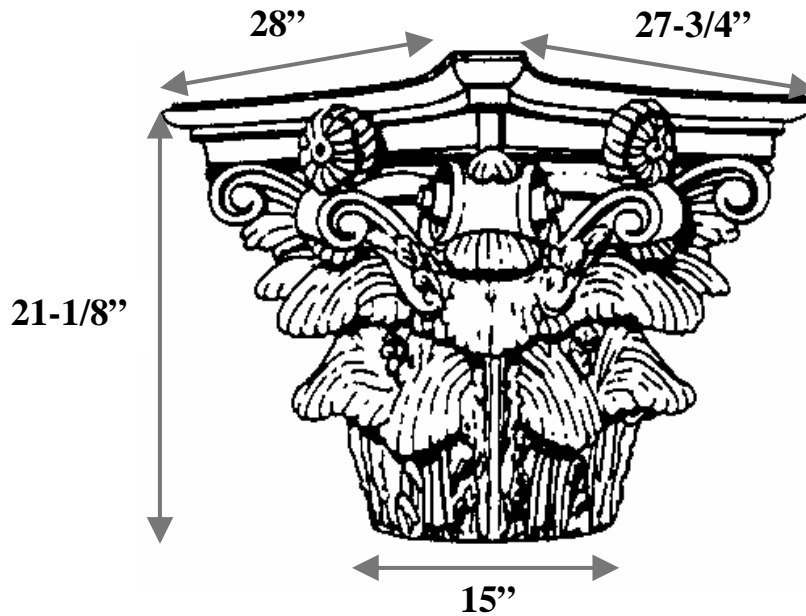

Decorative Capitals For Round Columns

Marble Fiberglass Reinforced Polymer Composite Product Manufactured By Timeless Architectural Reproductions, Inc.™

18" Roman Corinthian

Item #	C18-41
Material	Resin and marble composite
Load Bearing	Yes
Product Weight	170 lbs
Shipping Weight	225 lbs
Base	15"
Inside Base	11"
Height	21-1/8"
Abacus	28" x 27-3/4"