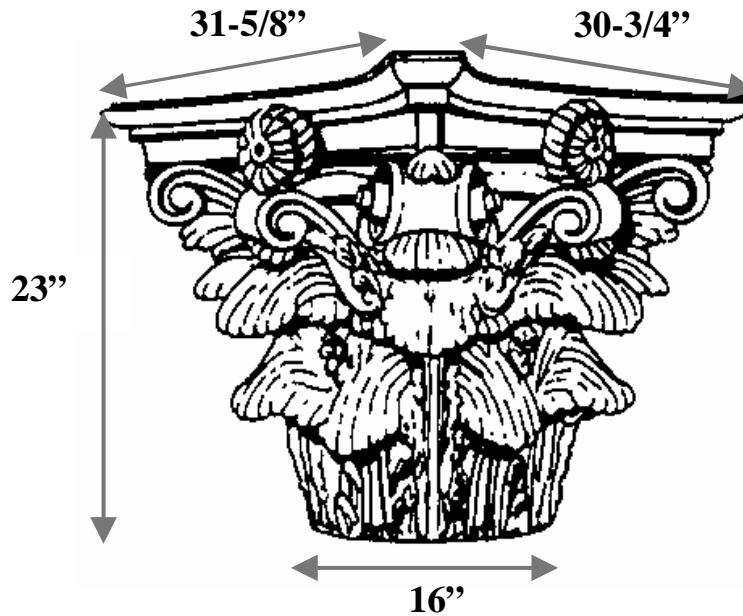

## 18" Roman Corinthian

Item #	C18-78
Material	Resin and marble composite
Load Bearing	Yes, when used with plug (provided)
Product Weight	130 lbs (add 50 lbs for plug weight)
Shipping Weight	230 lbs (includes 50 lbs for plug)
Base	16"
Inside Base	14-1/4"
Height	23" (add 1/2" for plug)
Abacus	31-5/8" x 30-3/4"