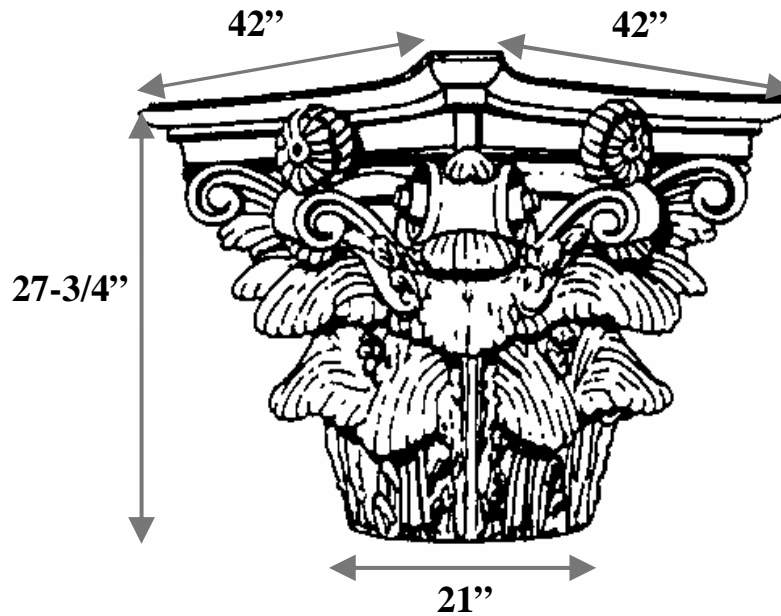

## 22"-24" Roman Corinthian

Item #	C22-74
Material	Resin and marble composite
Load Bearing	Yes, when used with plug (provided)
Product Weight	170 lbs (add 55 lbs for plug weight)
Shipping Weight	290 lbs (includes 55 lbs for plug and 65 lbs for pallet)
Base	21"
Inside Base	18-1/4"
Height	27-3/4" (add 1/2" for plug height)
Abacus	42" x 42"