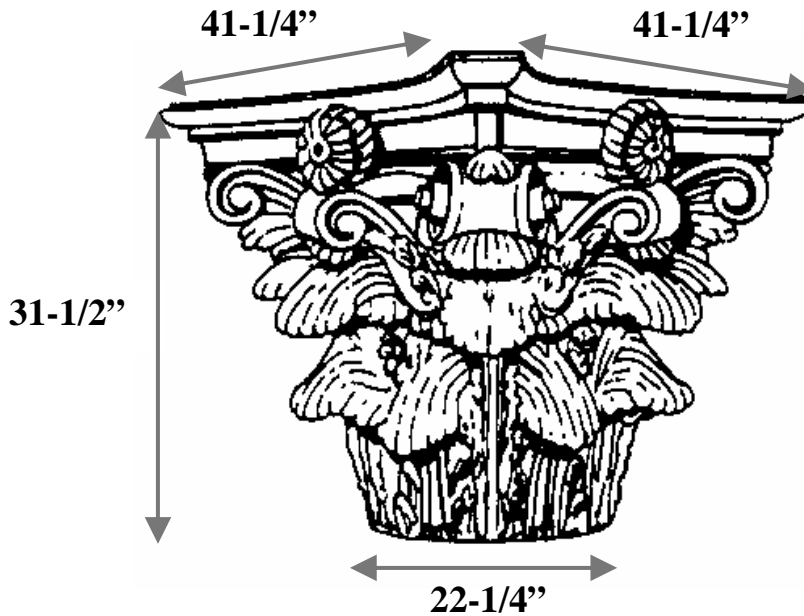

Decorative Capitals For Round Columns

Marble Fiberglass Reinforced Polymer Composite Product Manufactured By Timeless Architectural Reproductions, Inc.™

24"-26" Roman Corinthian

Item #	C24-65
Material	Resin and marble composite
Load Bearing	Yes, when used with plug (provided)
Product Weight	170 lbs (add 55 lbs for plug weight)
Shipping Weight	290 lbs (includes 55lbs for plug and 65 lbs for pallet)
Base	22-1/4"
Inside Base	19-1/2"
Height	31-1/2" (add 1/2" for plug)
Abacus	41-1/4" x 41-1/4"