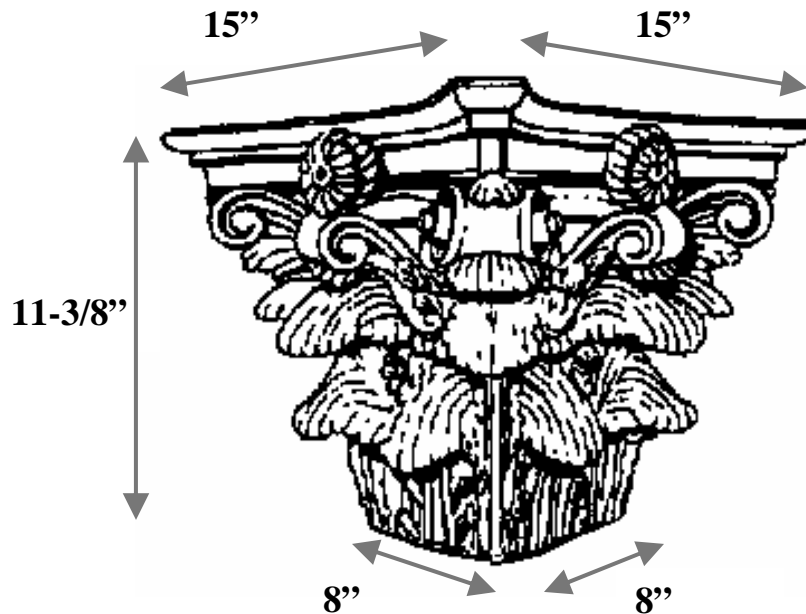

## 8" Square Roman Corinthian

Item #	CS08-101
Material	Resin and marble composite
Load Bearing	Yes
Product Weight	33 lbs
Shipping Weight	40 lbs
Base	8" x 8"
Inside Base	5-1/2"
Height	11-3/8"
Abacus	15" x 15"