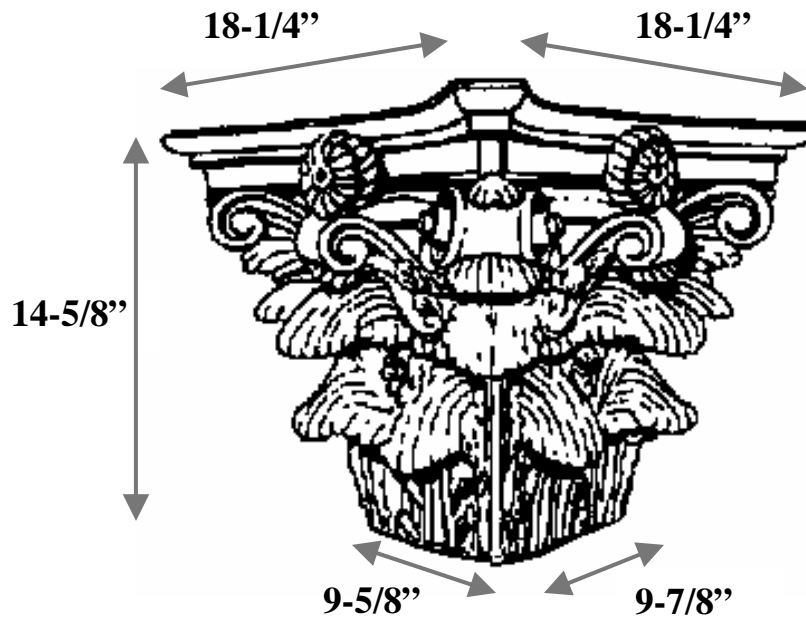

## 10" Square Roman Corinthian

Item #	CS10-07
Material	Resin and marble composite
Load Bearing	Yes
Product Weight	60 lbs
Shipping Weight	65 lbs
Base	9-7/8" x 9-5/8"
Inside Base	7-3/8"
Height	14-5/8"
Abacus	18-1/4" x 18-1/4"