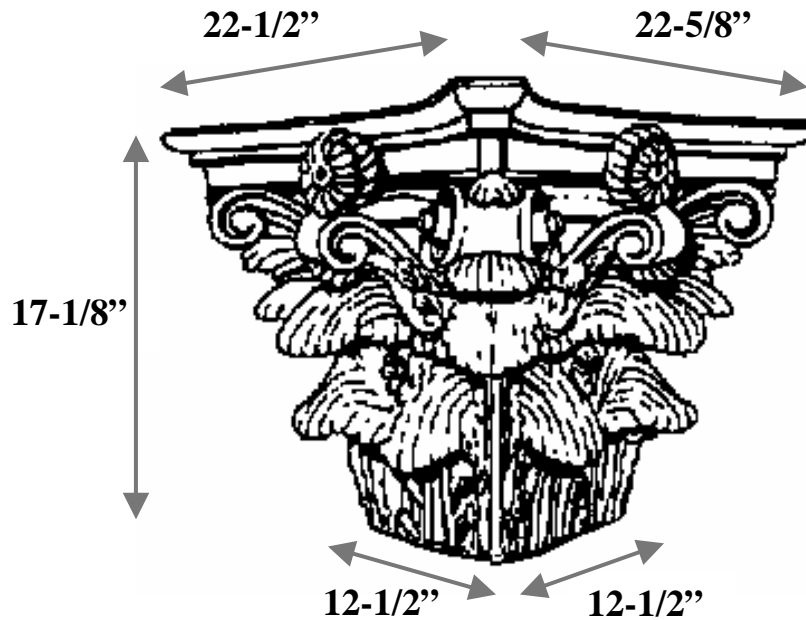

Decorative Capitals For Square Columns

Marble Fiberglass Reinforced Polymer Composite Product Manufactured By Timeless Architectural Reproductions, Inc.™

12" Square Roman Corinthian

Item #	CS12-104
Material	Resin and marble composite
Load Bearing	Yes
Product Weight	122 lbs
Shipping Weight	135 lbs
Base	12-1/2" x 12-1/2"
Inside Ring	6" (ring not shown)
Outside Ring	7-1/2"
Height	17-1/8"
Abacus	22-1/2" x 22-5/8"