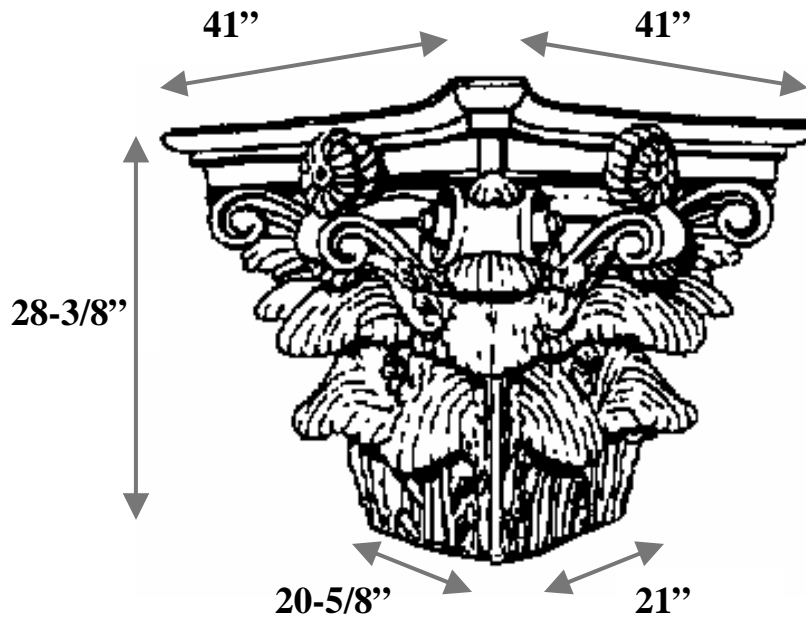

## 22" Square Roman Corinthian

Item #	CS22-63
Material	Resin and marble composite
Load Bearing	No
Product Weight	170 lbs
Shipping Weight	254 lbs
Base	21" x 20-5/8"
Inside Base	18-5/8"
Height	28-3/8"
Abacus	41" x 41"