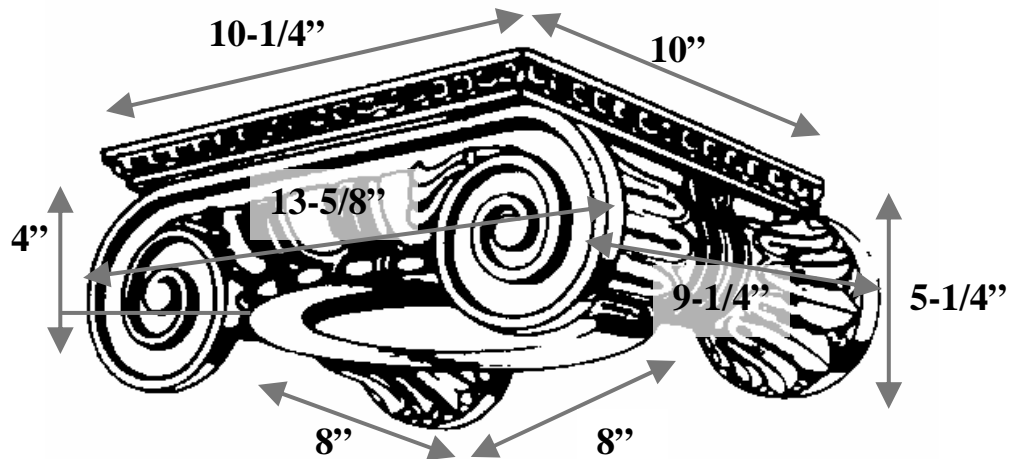

Decorative Capitals For Square Columns

Marble Fiberglass Reinforced Polymer Composite Product Manufactured By Timeless Architectural Reproductions, Inc.™

8" Square Roman Ionic

Item #	IS08-103
Material	Resin and marble composite
Load Bearing	Yes
Product Weight	11 lbs
Shipping Weight	14 lbs
Base	8" x 8"
Inside Ring	2-7/8" (ring not shown)
Outside Ring	3-7/16"
Capital Height	4"
Abacus	10" x 10-1/4"
Scroll to Scroll	9-1/4" x 13-5/8"
Scroll Height	5-1/4"